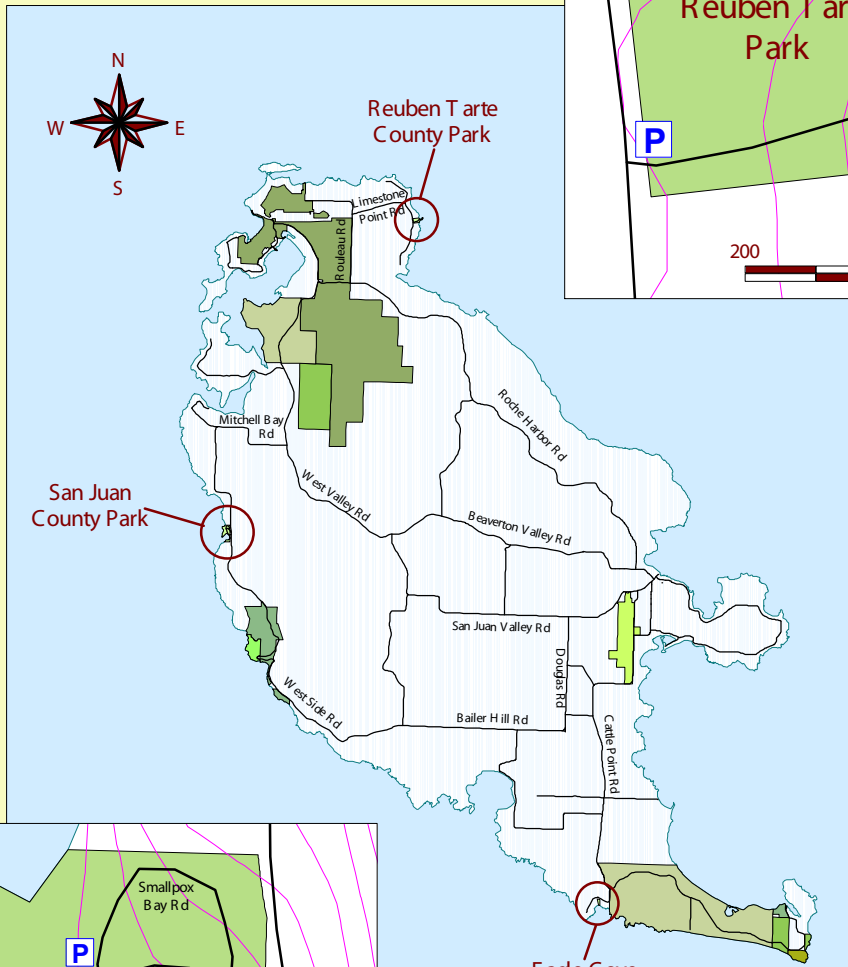

T trails in County Parks

Legend

- easy
- moderate
- not maintained
- County Parks
- Parking
- 20' Contours

www.sanjuanislandtrails.org

Eagle Cove Beach Access

San Juan Island Trails Committee

This map is a graphic representation derived from San Juan County's Geographic Information System. Trail locations were recorded using mapping-grade GPS by or under the direction of the trails committee. The information in this map is not guaranteed to survey accuracy and is based on the best information available as of the date shown. Sale of this map is prohibited without the written authorization of the San Juan Island Trails Committee.